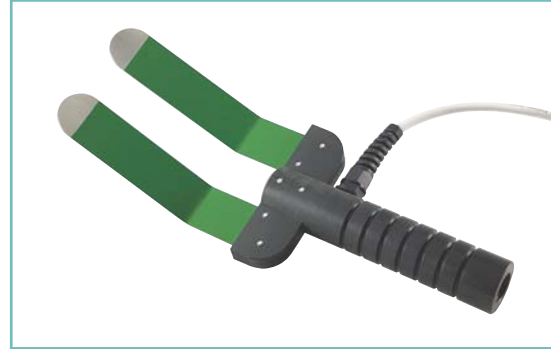

MO290 Moisture Probes

Penetrating Moisture Probes for use with M0290 and M0295 Moisture Meters

Authorized Distributor

Optimum Energy Products Ltd.
Toll free 1.877.766.5412
www.shopExtech.com

M0290-EP

M0290-HP

M0290-P

M0290-EXT

M0290-BP

Extension Probe

- **M0290-EP** Extension Probe for Model M0290/295 Moisture Meter with 30" (76.2cm) cable and 4 pins
- **M0290-PINS-EP** Replacement pins (20 pins) for M0290-EP probe
- **M0290-EXT** 11.8" (30cm) Extenders (set of 2) for M0290-EP probe

Hammer Probe

- **M0290-HP** Hammer Probe for Model M0290/295 Moisture Meter includes 4 pins (1.6"/4cm pin depth)
- **M0290-PINS-HP** 40 Replacement pins (1.6"/4cm pin depth) for M0290-HP probe

Pin Probe

- **M0290-P** Pin Probe for Model M0290/295 Moisture Meter includes 4 pins
- **M0220-PINS** 50 Replacement pins (0.4"/1cm pin depth) for M0290-P probe

Moisture Baseboard Probe

- **M0290-BP** Moisture Baseboard Probe (Dual fixed flat pins with 4.1"/10.5cm pin length) with 30" cable